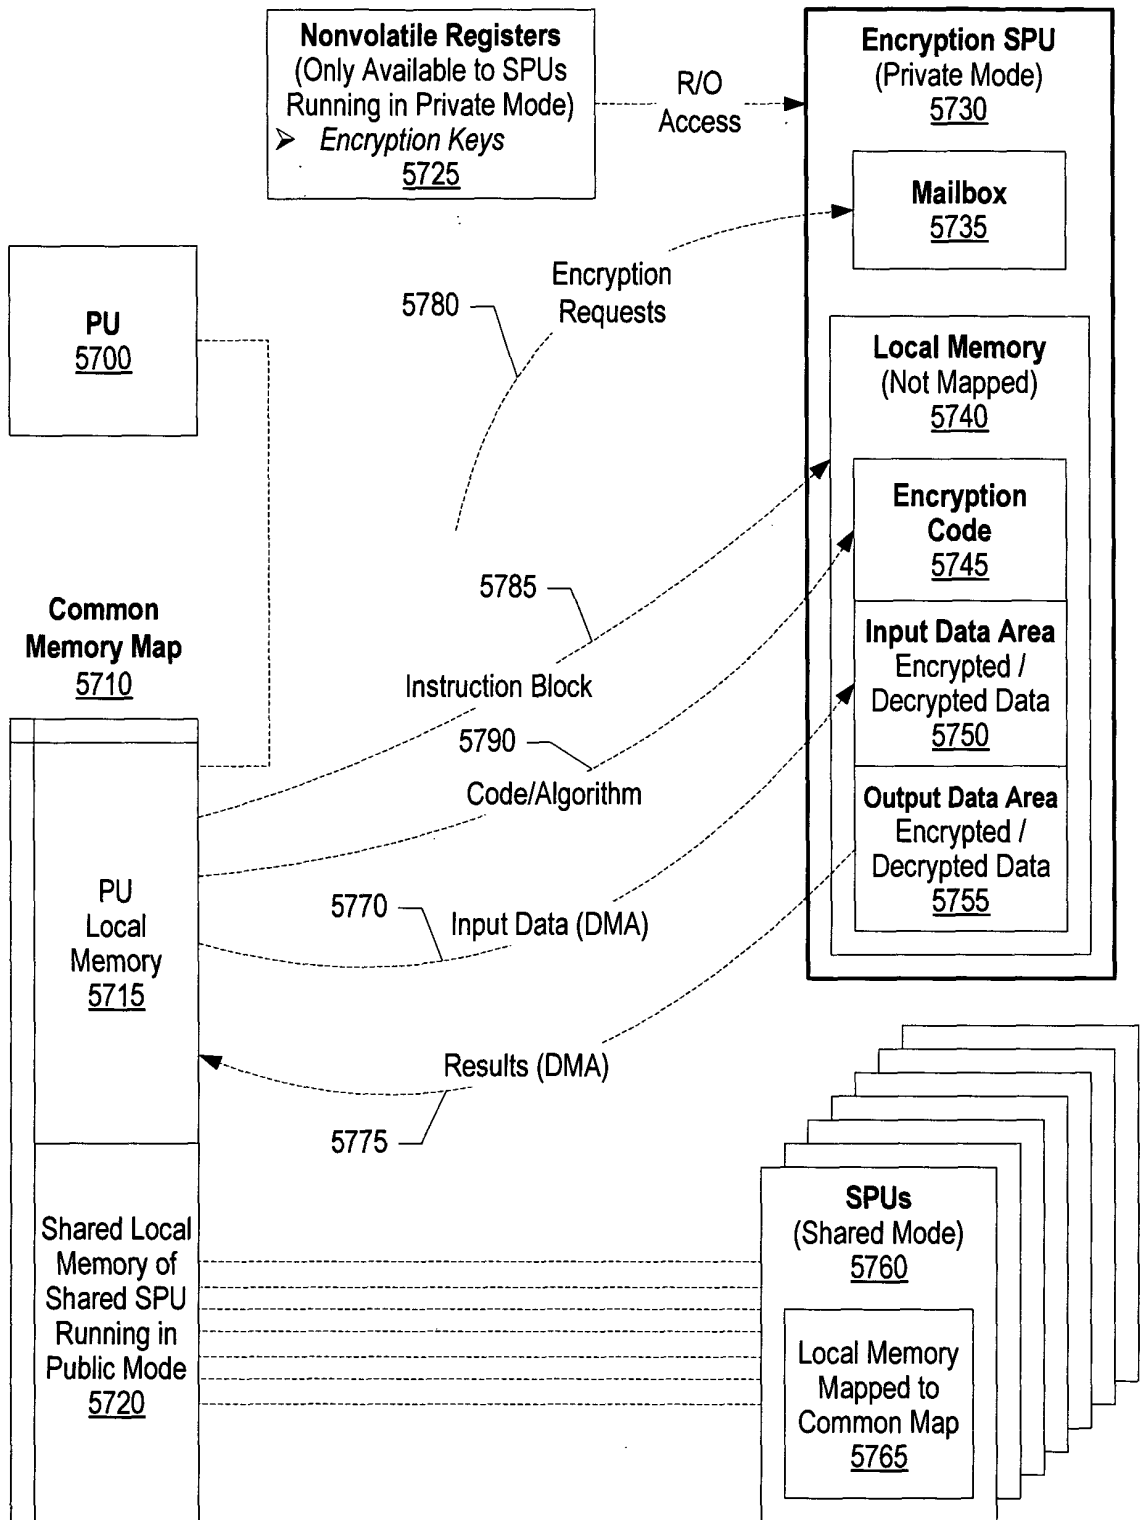

Figure 29

Figure 30

Figure 31

Figure 32

Figure 33

Figure 34

Memory Access Control Table

The diagram shows a table with 64 rows, indexed from 0 to 63. Each row contains four columns: 'Base', 'Size', 'Access Key', and 'Access Key Mask'. Callout 3504 points to the 'ID' column header. Callout 3506 points to the 'Base' column header. Callout 3508 points to the 'Size' column header. Callout 3510 points to the 'Access Key' column header. Callout 3512 points to the 'Access Key Mask' column header. Callout 3502 is an arrow pointing to the table structure.

ID	Base	Size	Access Key	Access Key Mask
0	Base	Size	Access Key	Access Key Mask
1	Base	Size	Access Key	Access Key Mask
2	Base	Size	Access Key	Access Key Mask
		⋮		
63	Base	Size	Access Key	Access Key Mask

Figure 47

Figure 48

Figure 49

Figure 50

51 / 60

Figure 51

52 / 60

Figure 52

Figure 53

Figure 54

Figure 55

Figure 57

Figure 58

Figure 59

Figure 60